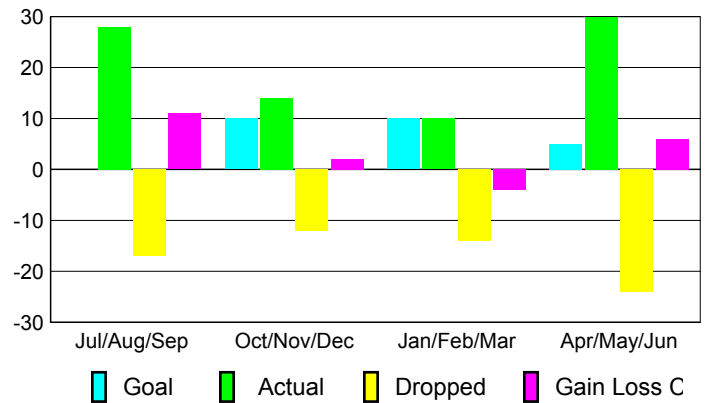

Membership Results 2009-2010

Goal, New, Dropped, Gain/Loss

Comparison of Membership Gain/Loss

Current Year Compared to the Previous Year