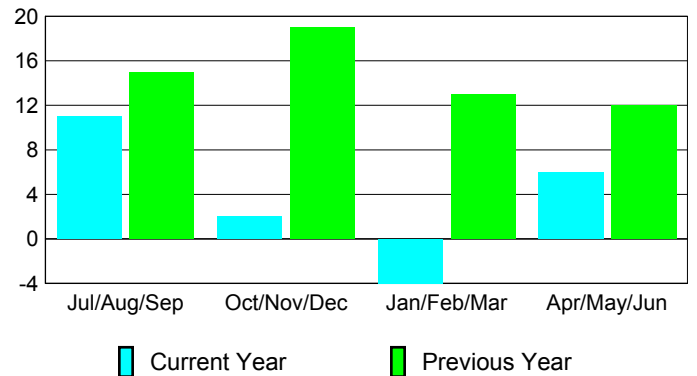

Membership Results
2009-2010

Membership
2008-2009

Month	Net Memb Goal	Actual New Memb	Actual Dropped Memb	Gain/Loss of Memb	Gain/Loss of Memb
Jul/Aug/Sep	0	28	-17	11	15
Oct/Nov/Dec	10	14	-12	2	19
Jan/Feb/Mar	10	10	-14	-4	13
Apr/May/June	5	30	-24	6	12
Totals	25	82	-67	15	59

Membership Results 2009-2010

Goal, New, Dropped, Gain/Loss

Comparison of Membership Gain/Loss

Current Year Compared to the Previous Year

Gender Comparison 2009-2010

Jul/Aug/Sep

Oct/Nov/Dec

Jan/Feb/Mar

Apr/May/June

Male

Female